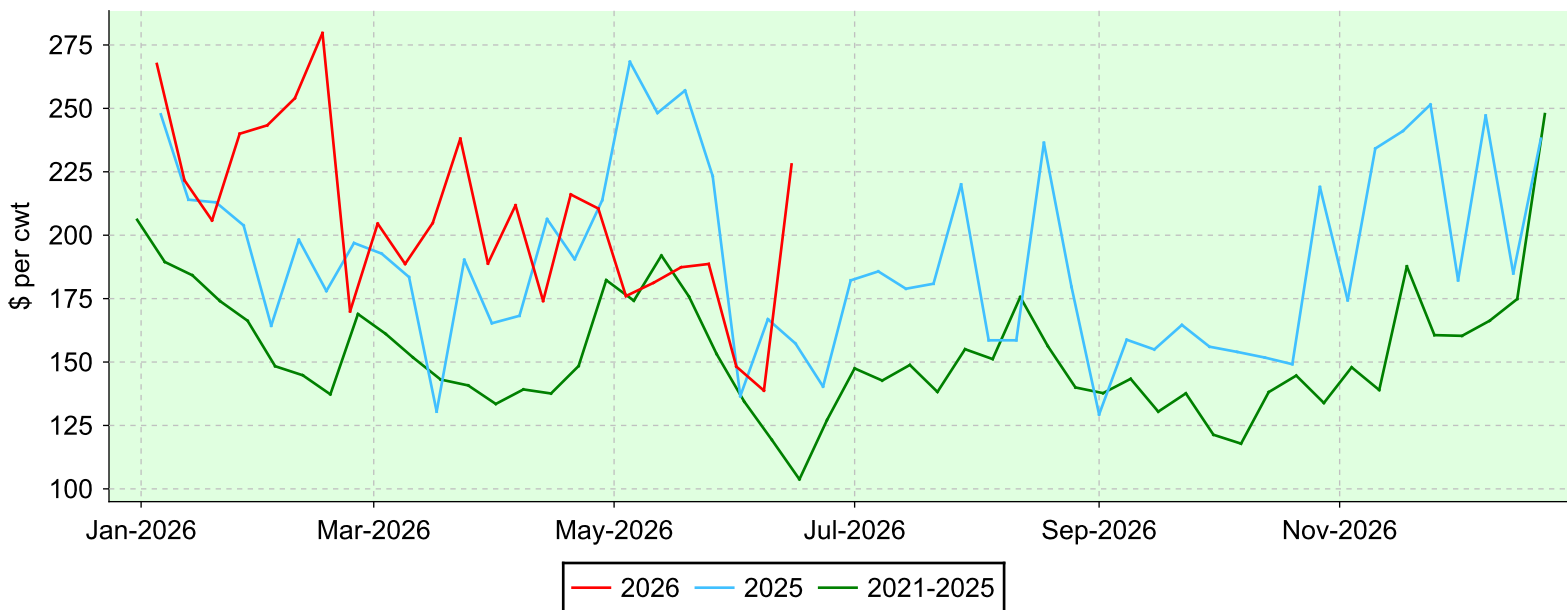

Sheep (all weights)

Embrun, Monday sales.

Average Price

Volume