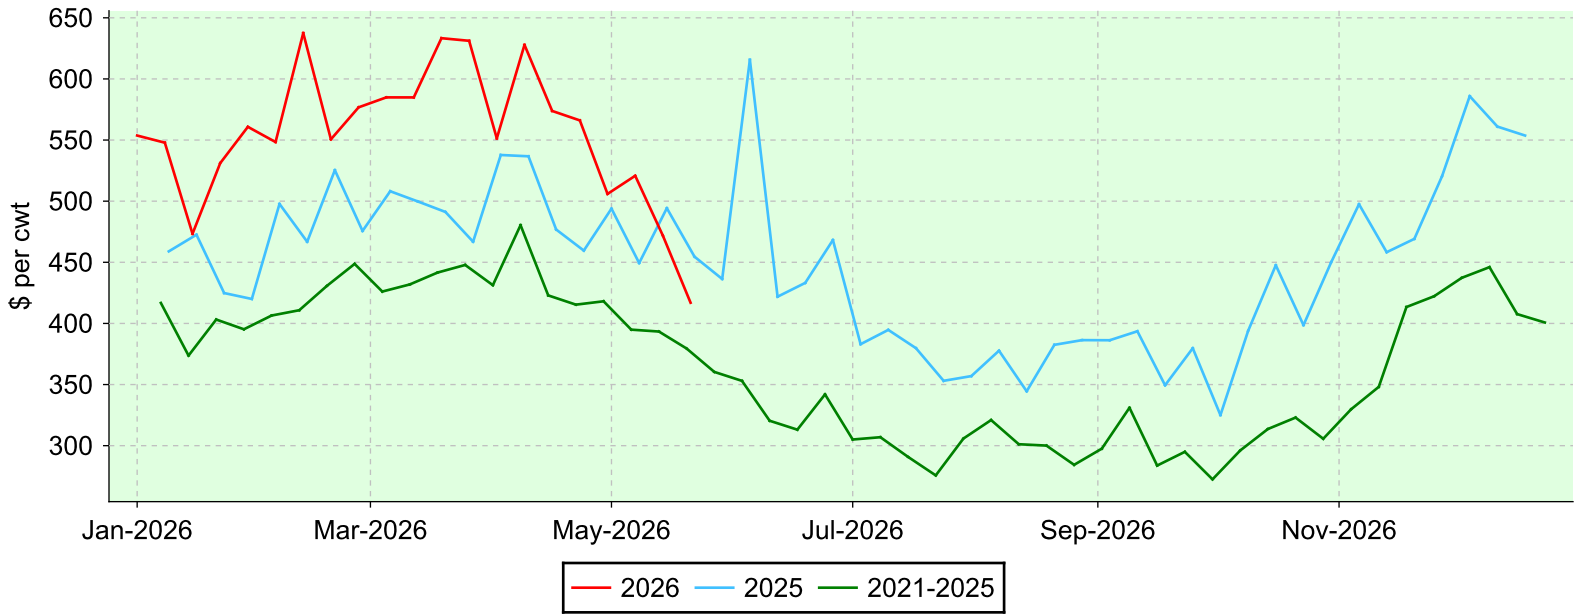

Lambs 50-64 lbs.

Brussels, Thursday sales.

Average Price

Volume