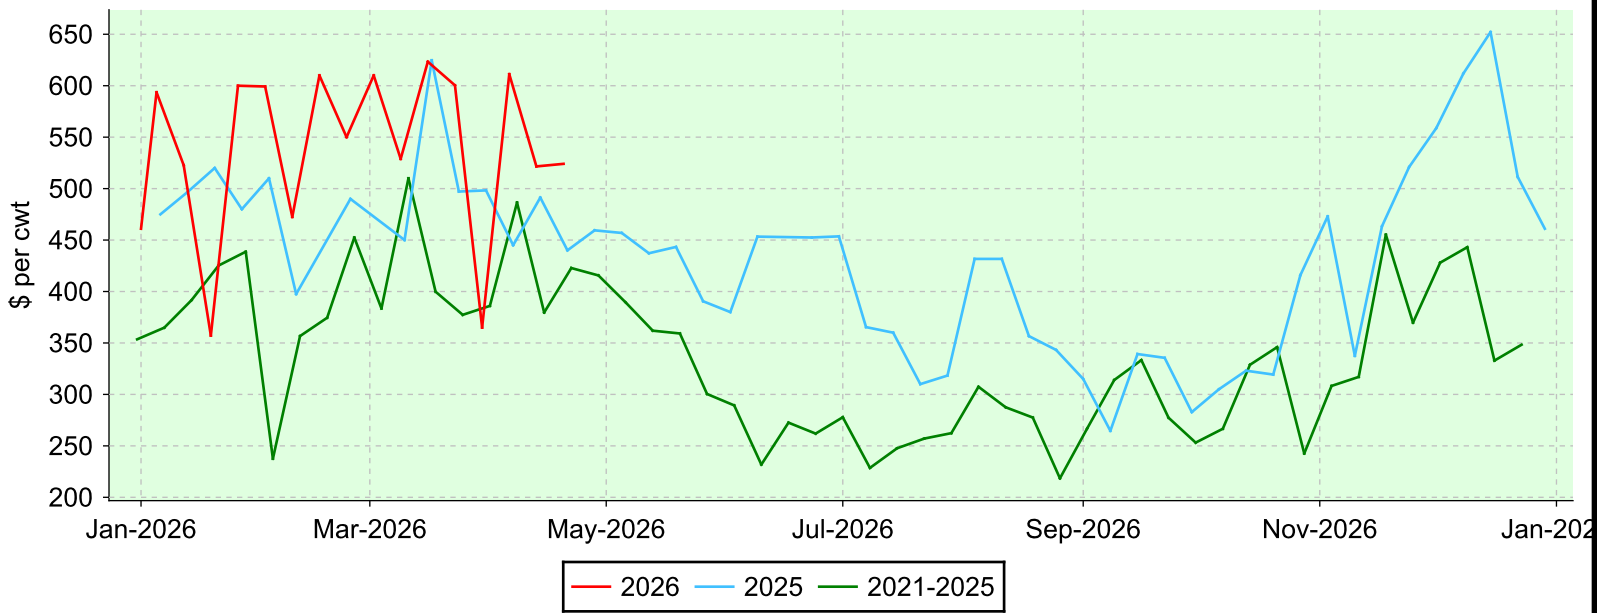

Lambs under 50 lbs.

Embrun, Monday sales.

Average Price

Volume