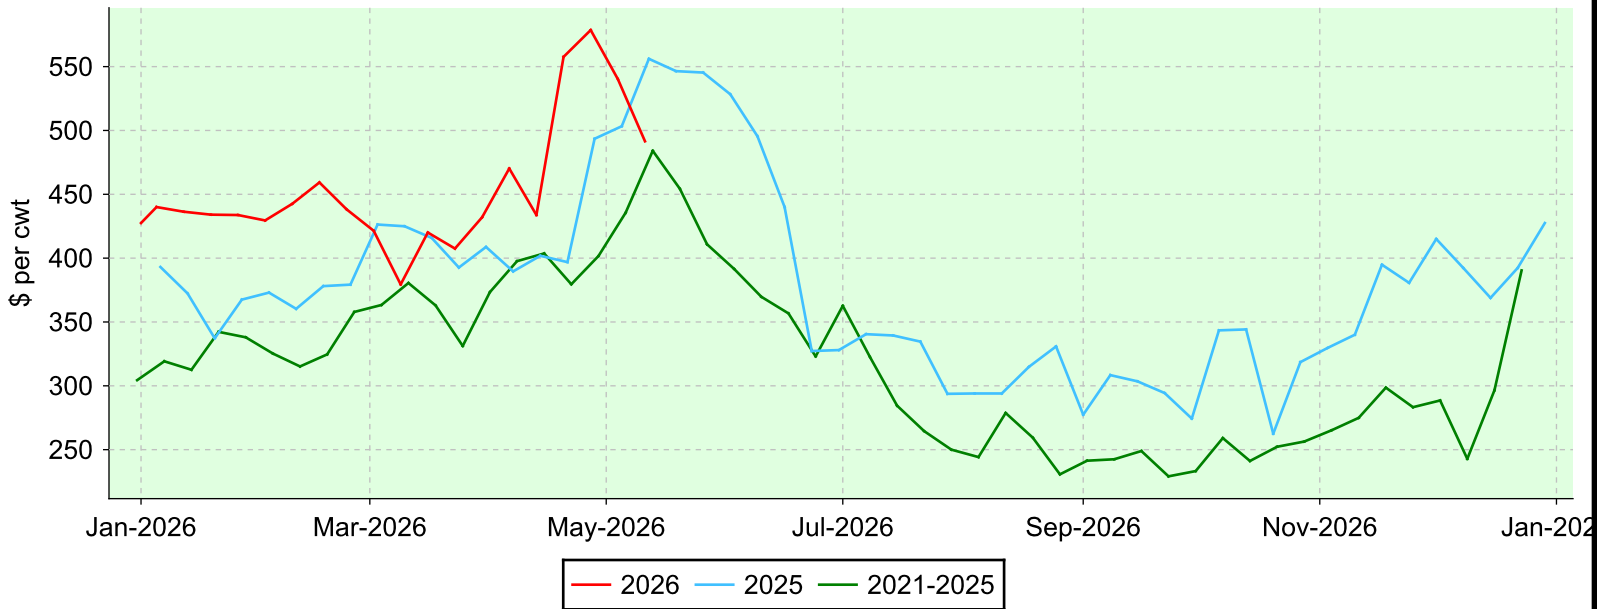

Lambs 95-109 lbs.

Embrun, Monday sales.

Average Price

Volume