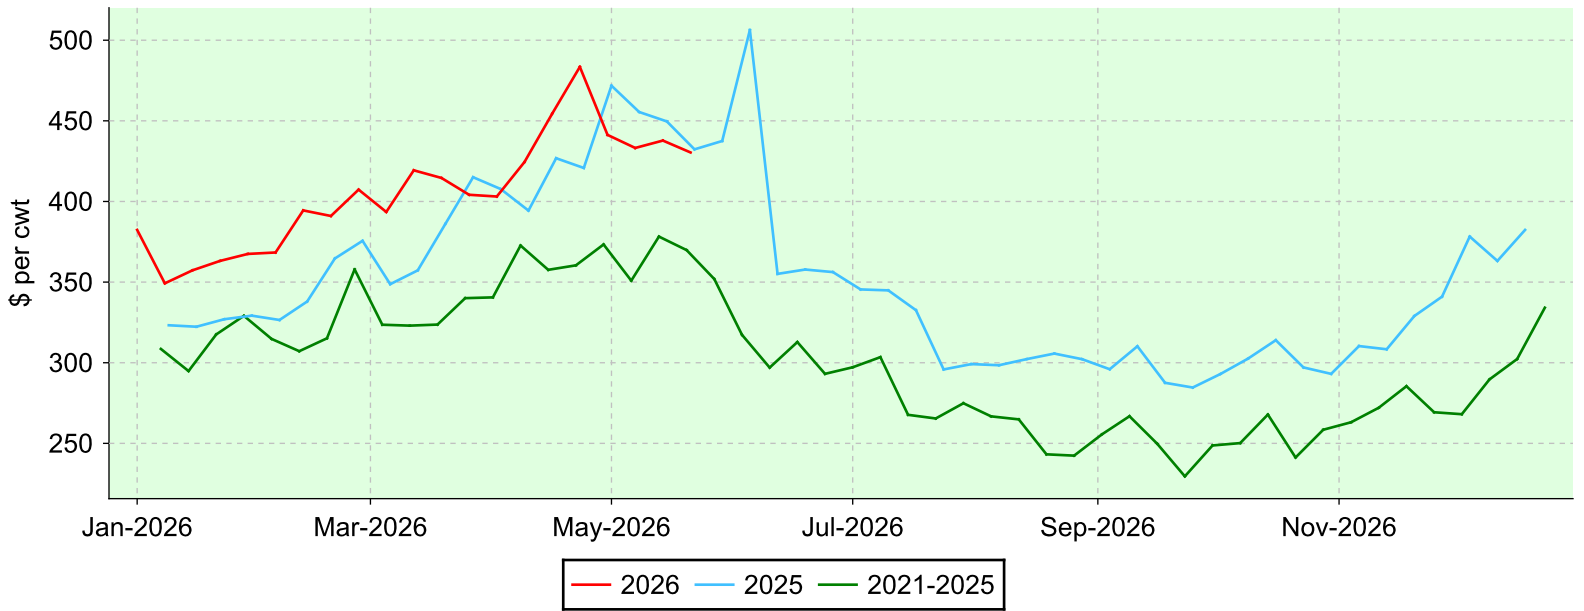

Lambs 95-109 lbs.

Brussels, Thursday sales.

Average Price

Volume