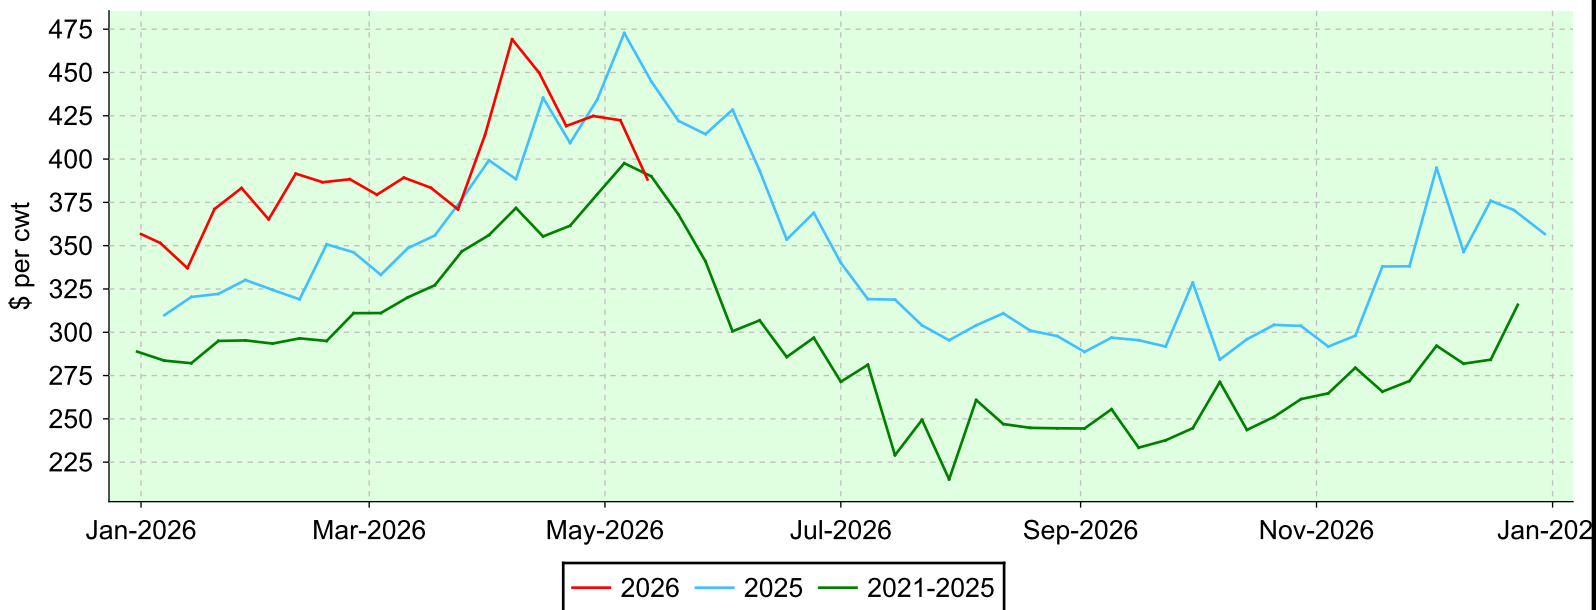

Lambs 110 lbs. and over

OLEX, Thursday sales.

Average Price

Volume