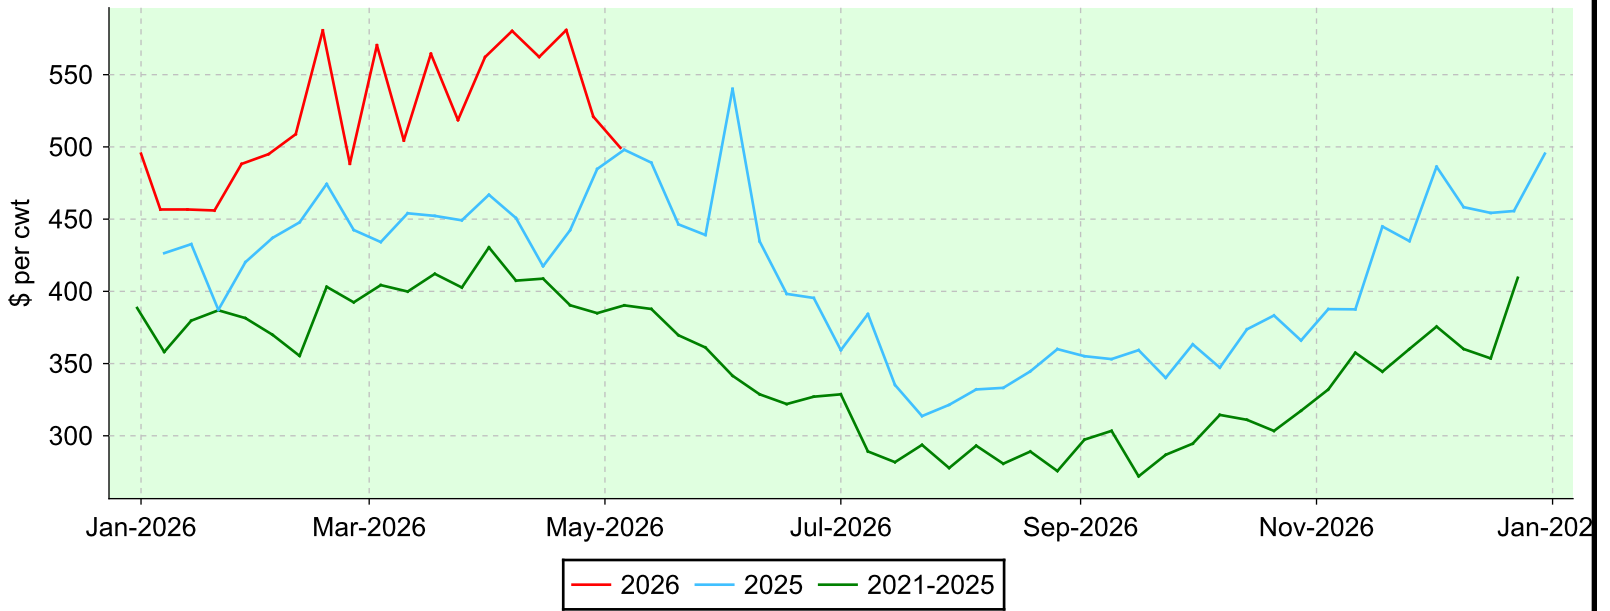

Lambs 65-79 lbs.

OLEX, Tuesday sales.

Average Price

Volume