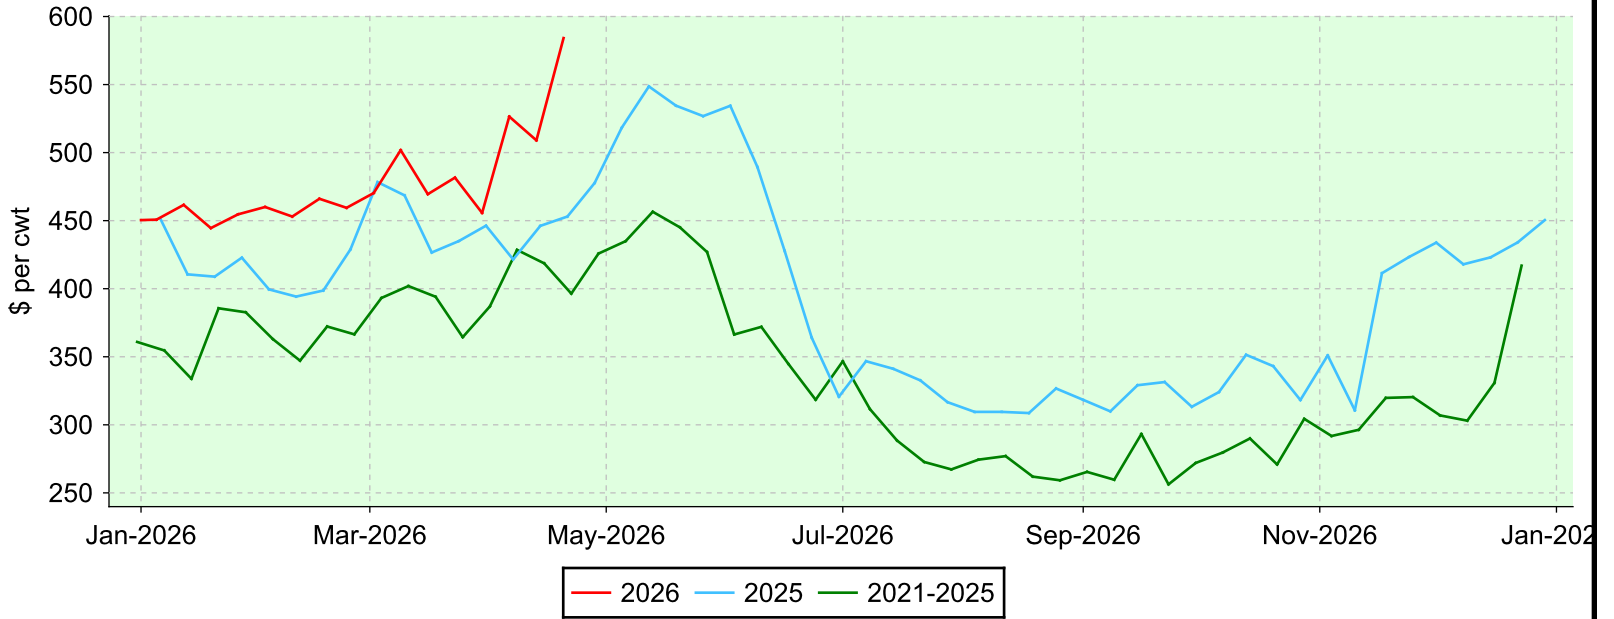

Lambs 80-94 lbs.

Embrun, Monday sales.

Average Price

Volume