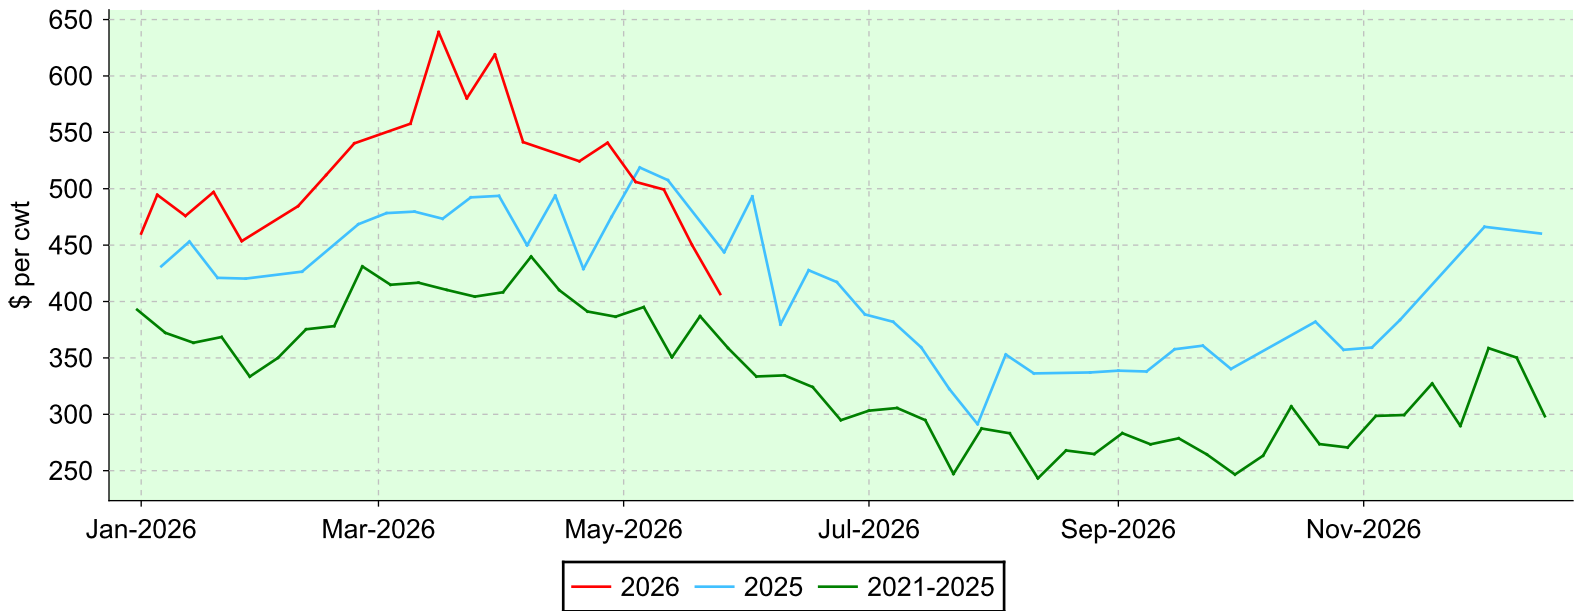

Lambs 65-79 lbs.

Ontario Stockyards Inc., Monday sales.

Average Price

Volume