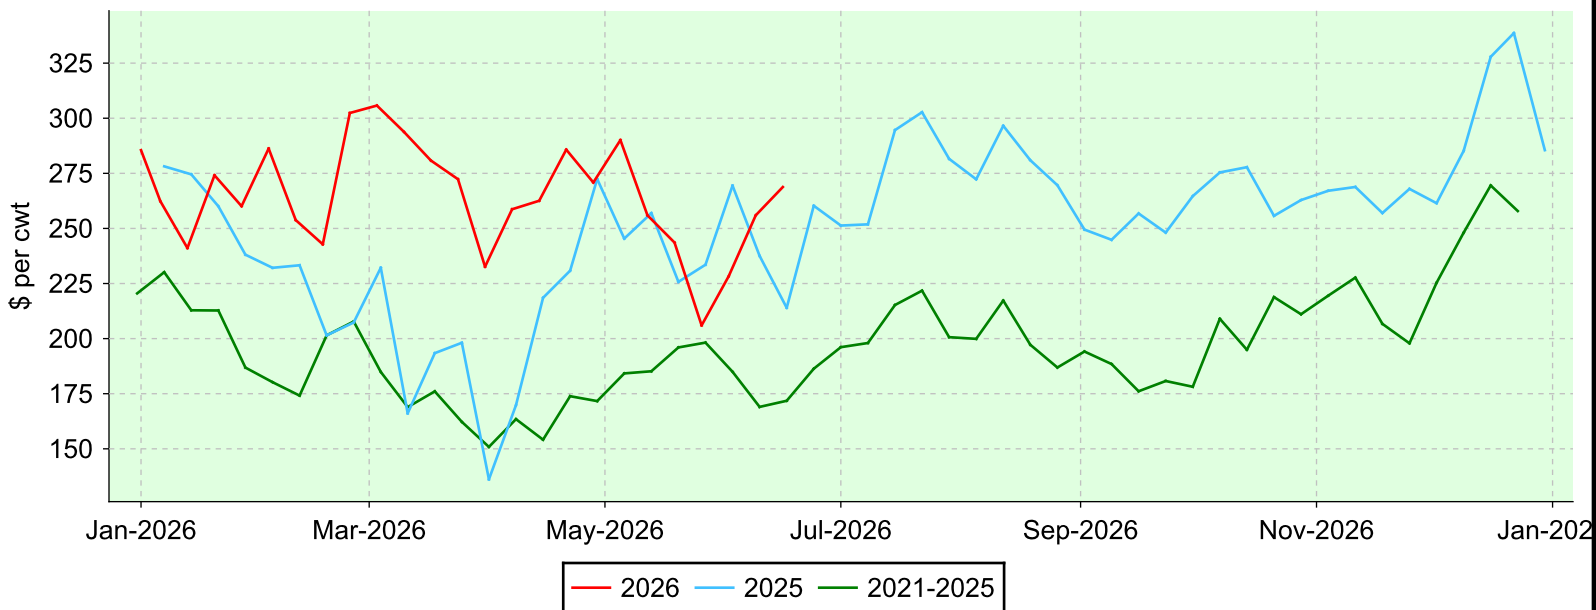

# Sheep (all weights)

OLEX, Tuesday sales.

## Average Price

## Volume