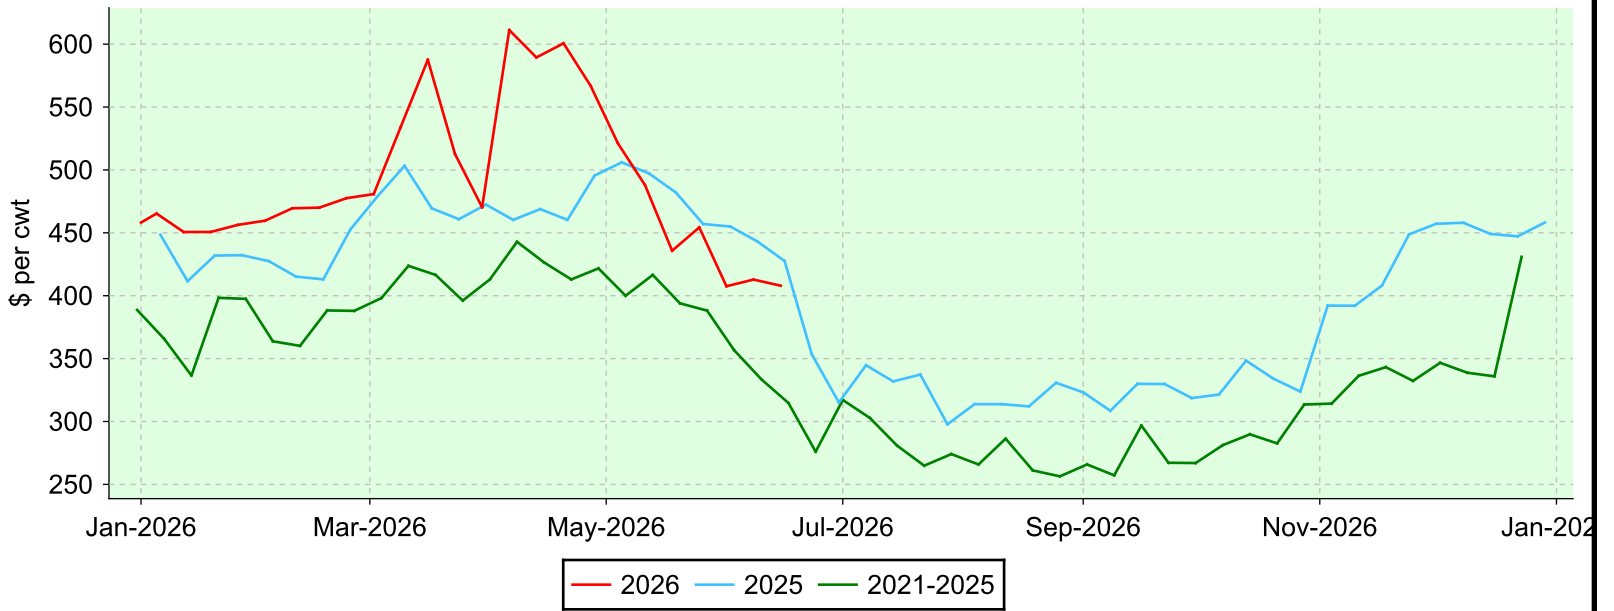

Lambs 65-79 lbs.

Embrun, Monday sales.

Average Price

Volume