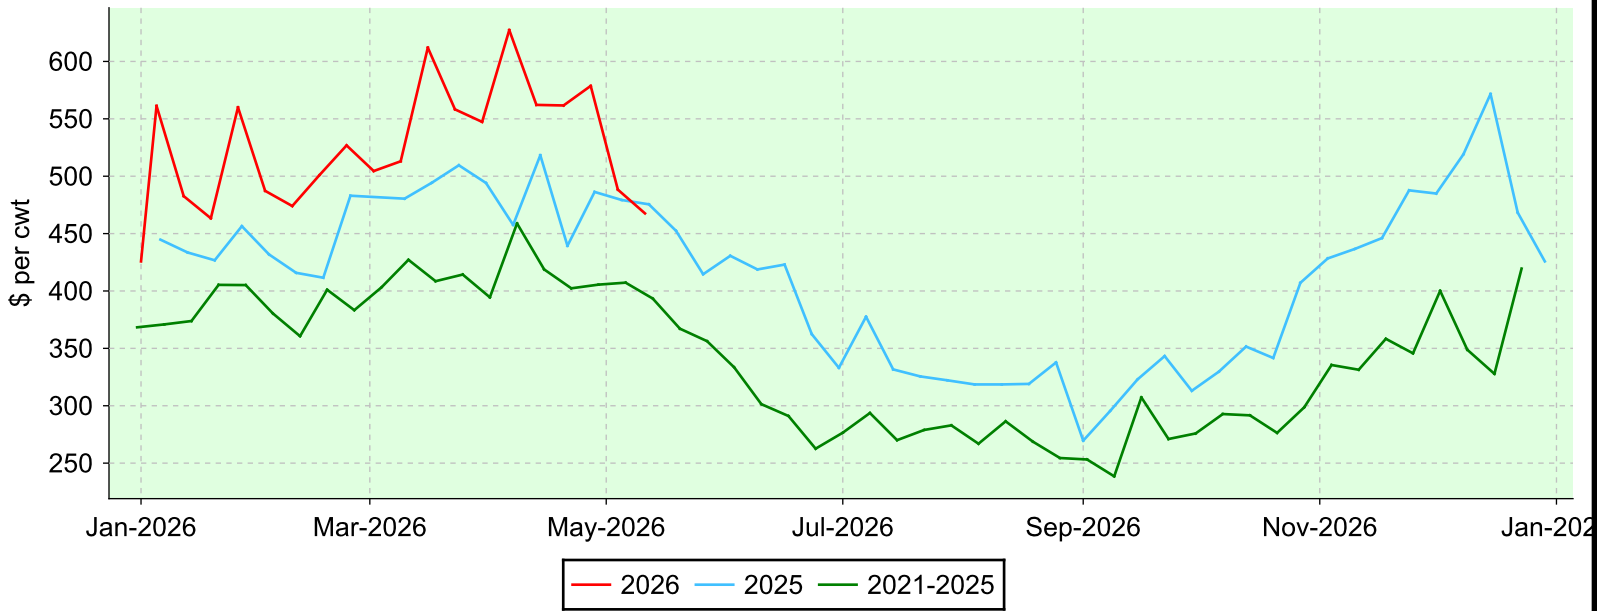

Lambs 50-64 lbs.

Embrun, Monday sales.

Average Price

Volume