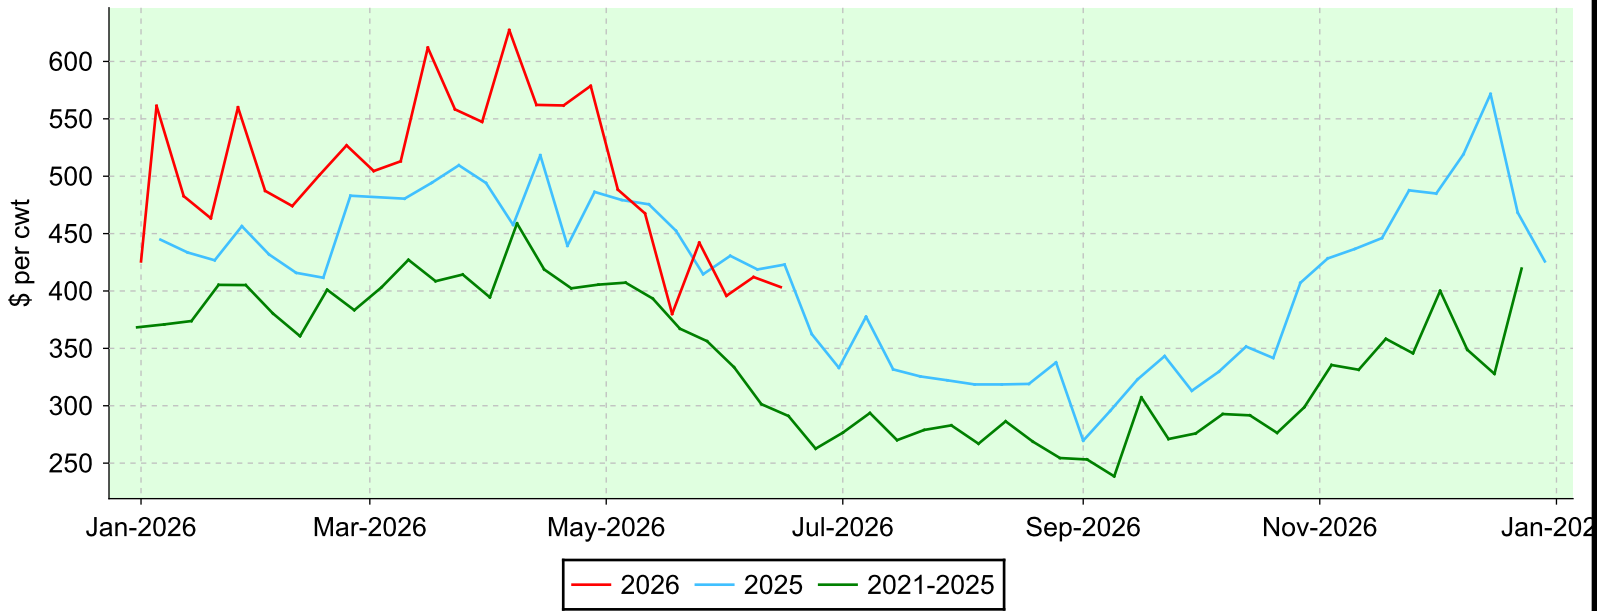

# Lambs 50-64 lbs.

Embrun, Monday sales.

## Average Price

## Volume