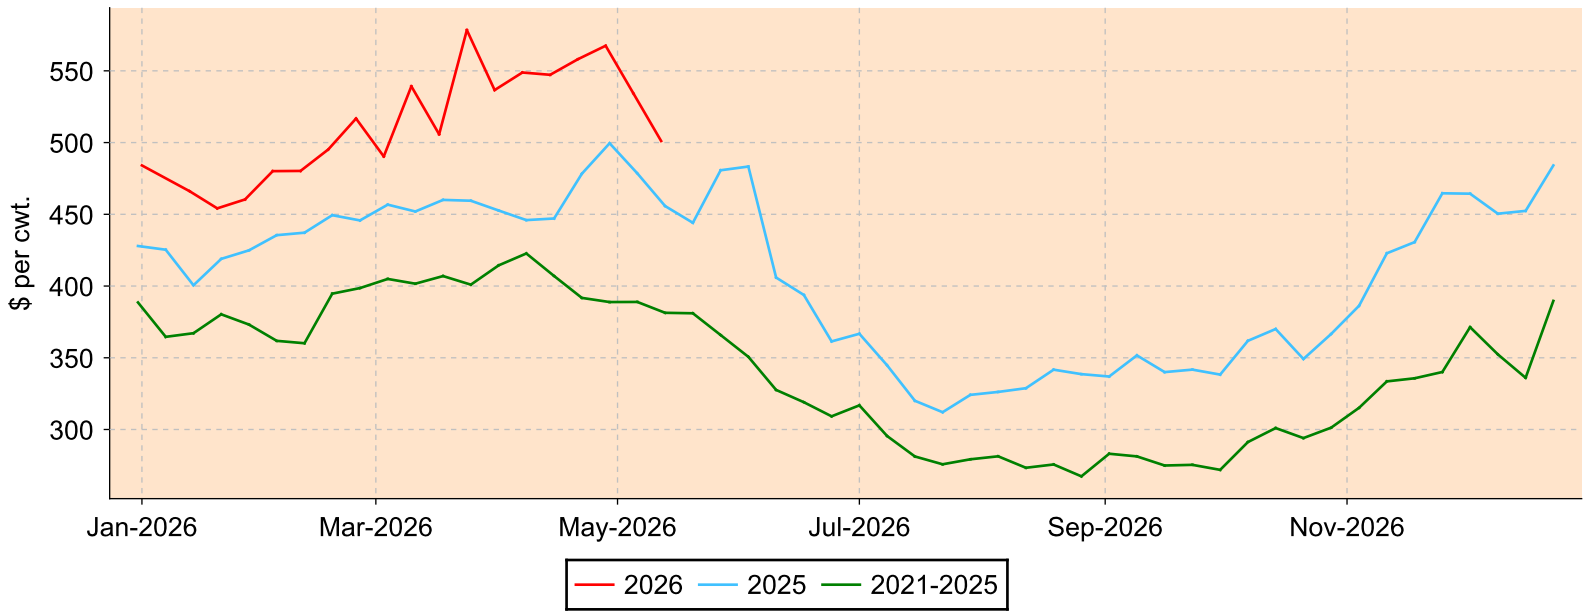

Lambs 65-79 lbs.

All sales from all reporting markets

Average Weekly Price

Weekly Volume