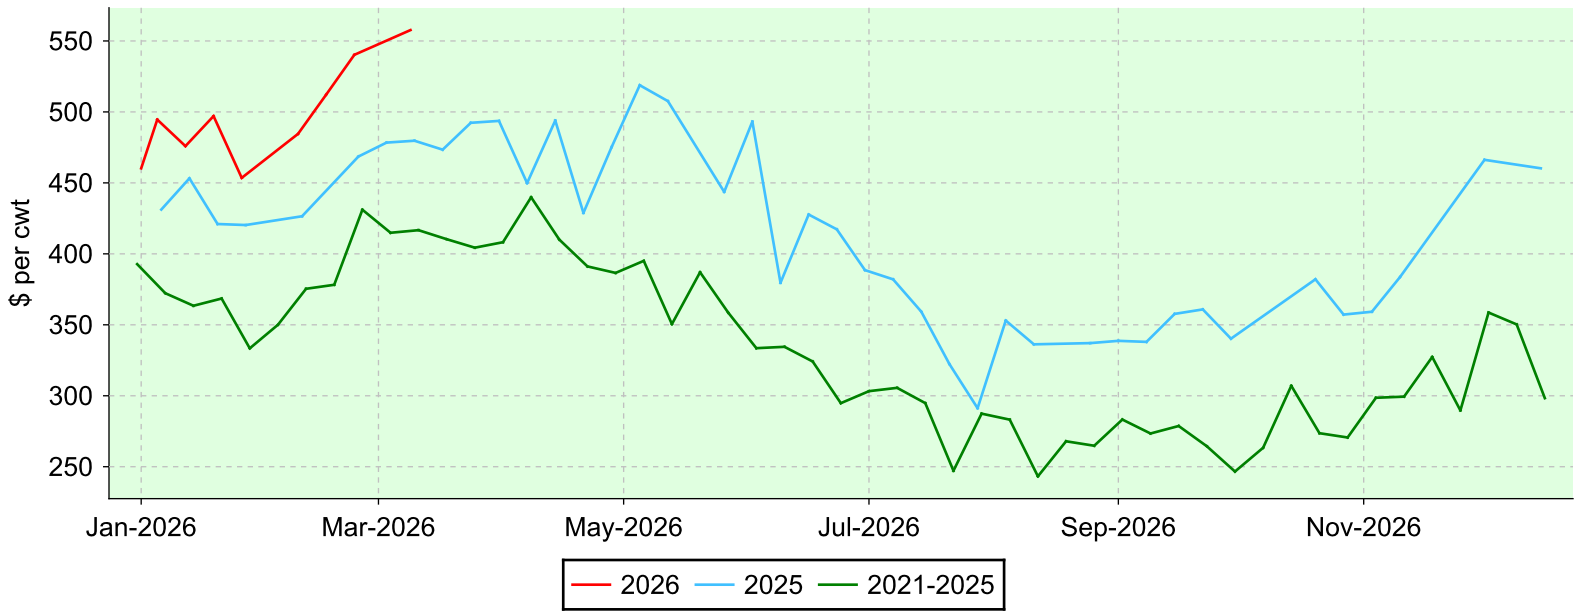

Lambs 65-79 lbs.

Ontario Stockyards Inc., Monday sales.

Average Price

Volume