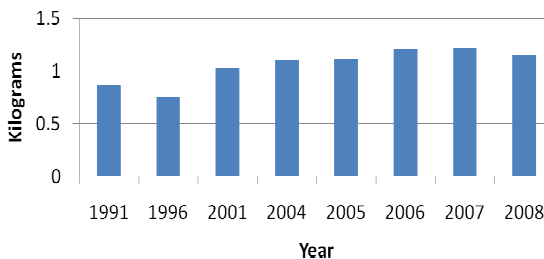

Per Capita Lamb Consumption in Canada

Source: Stats Canada- Catalogue # 21-020-XIE

Voice for Sheep Producers

- Advocate for sheep industry on issues such as Predation, Biosecurity, Deadstock Alternatives, Nutrient Management, Food Safety, Cruelty to Animals and Animal Disease Outbreaks
- Key contact for newspaper and radio media on sheep industry issues
- Participant in developing a government and industry vision for On-Farm Food Safety initiatives
- Look for a consumer focused website www.lambrecipes.ca & an on-line Lamb Locator www.ontariosheep.org

Industry Educators

- Hosted the first Producer Education day at our Annual General Meeting, highlighting current sheep research.
- Partner with OMAFRA in Annual Sheep Seminars and Sheep Infrastructure Workshop
- Participant in Canada's Outdoor Farm Show & Royal Agricultural Winter Fair
- Partner in sheep shearing course and Pasture Seminars