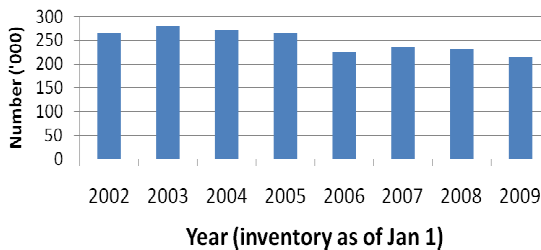

Total Number of Sheep and Lambs in Ontario

Source: Stats Canada Catalogue # 23-001-XIE