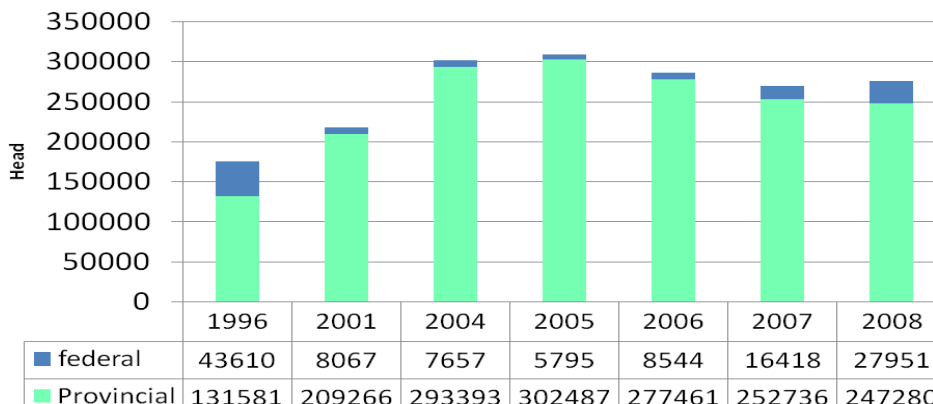

Annual Ontario Sheep & Lamb Slaughter, by year & type

Source: Ontario Sheep marketing Agency